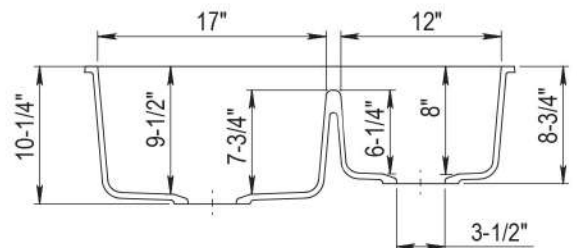

### DIMENSIONS

Specifications and dimensions are not guaranteed and are subject to change without notice.

OVERALL  
32" x 20½"

BOWL  
DEPTH  
9½" | 8"

DRAIN  
DIAMETER  
3-½"