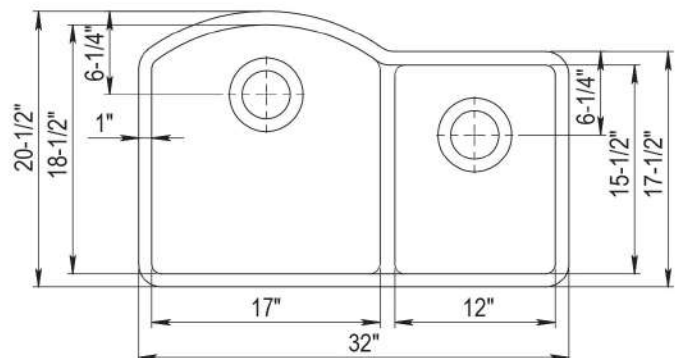

### DIMENSIONS

Specifications and dimensions are not guaranteed and are subject to change without notice.

OVERALL  
32" x 20½"

BOWL  
DEPTH  
9½" | 8"

DRAIN  
DIAMETER  
3-½"