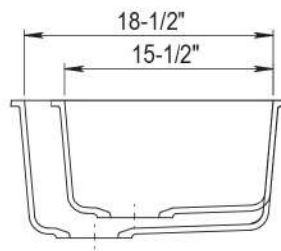

### DIMENSIONS

Specifications and dimensions are not guaranteed and are subject to change without notice.

OVERALL  
32" x 20½"

BOWL  
DEPTH  
9½" | 8"

DRAIN  
DIAMETER  
3-½"